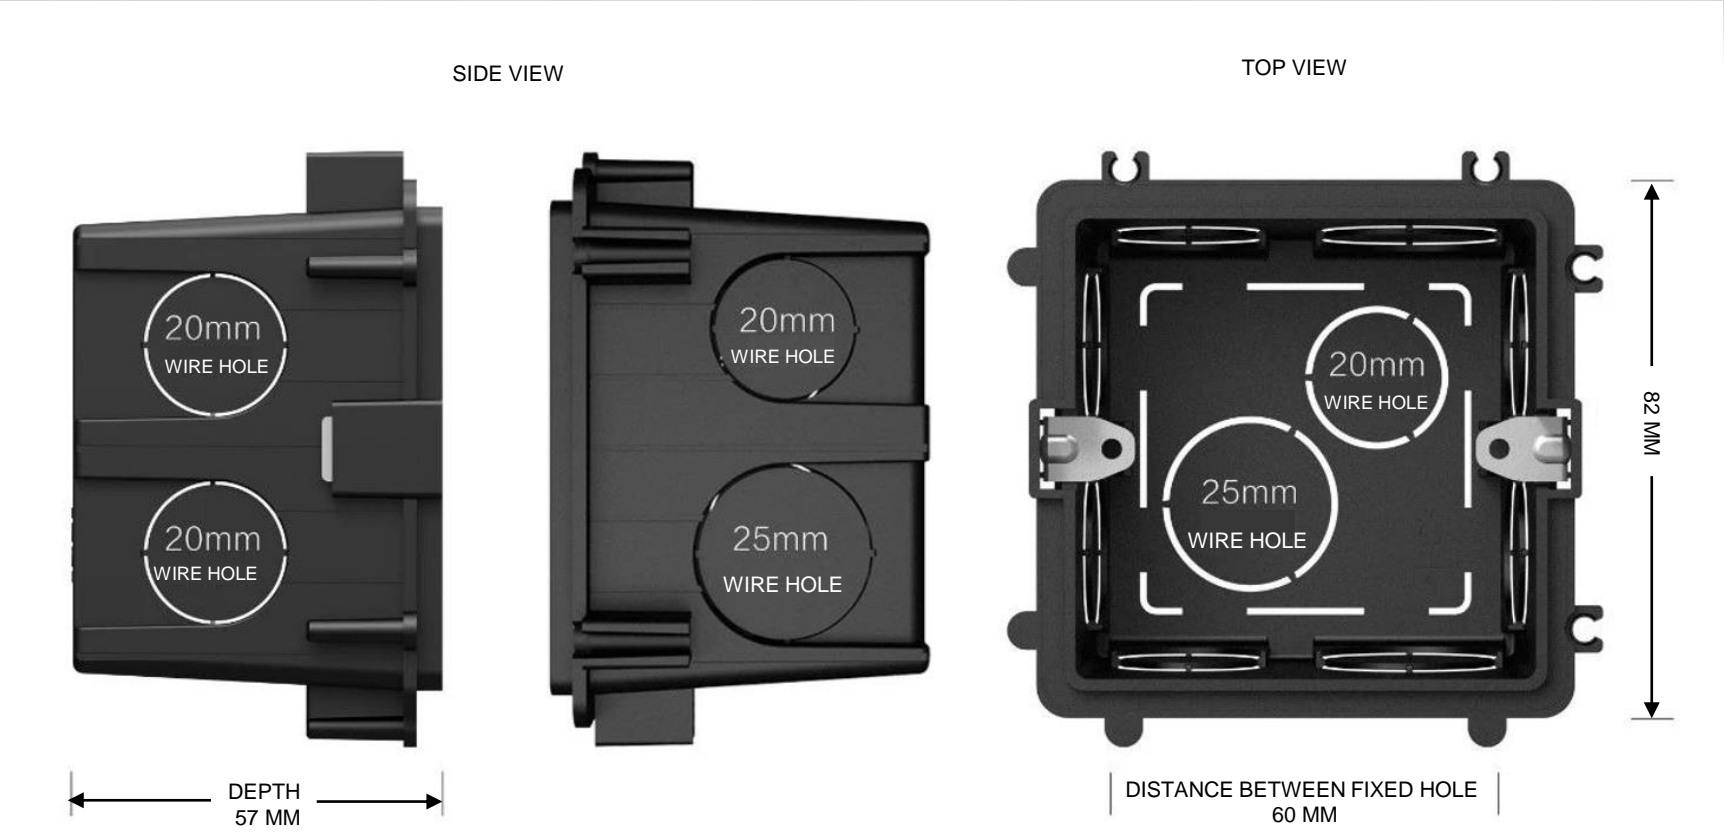

CYLINDRICAL CONNECTION SLOT

BOTTOM WIRING HOLE

SIDE WIRING HOLE

T-SHAPE CONNECTION POLE

Note: There may be some slight variant in the product construction and measurement from different manufacturers

Mounting Single 86 Electrical Junction Box Onto The Wall

Elevation Overview

TOP VIEW

SIDE VIEW

3 DIMENSION VIEW

Note: There may be some slight variant in the product construction and measurement from different manufacturers

Standard 86 Electrical Junction Box Measurements