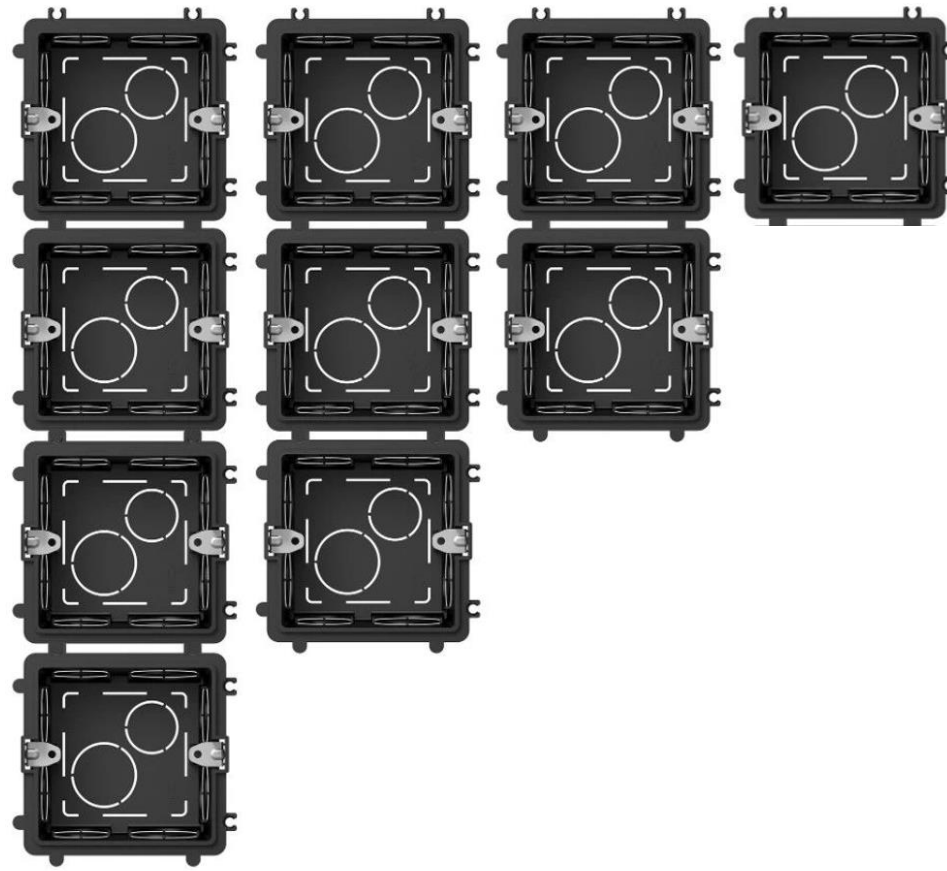

Product Overview

Intelligent || Innovative || Powerful

Typical 86 Electrical Junction Box Overview

Note: There may be some slight variant in the product construction and measurement from different manufacturers

Cascading 86 Electrical Junction Boxes

Note: There may be some slight variant in the product construction and measurement from different manufacturers

86 Junction Box Functional Description

DETACHABLE WIRING HOLE DESIGN
PLASTIC ATTACHMENT CAN EASILY
REMOVED WITH APPROPRIATE TOOL
TO EXPOSE THE WIRING HOLE

CYLINDRICAL CONNECTION SLOT

BOTTOM WIRING HOLE

SIDE WIRING HOLE

T-SHAPE CONNECTION POLE

Note: There may be some slight variant in the product construction and measurement from different manufacturers

Mounting Single 86 Electrical Junction Box Onto The Wall