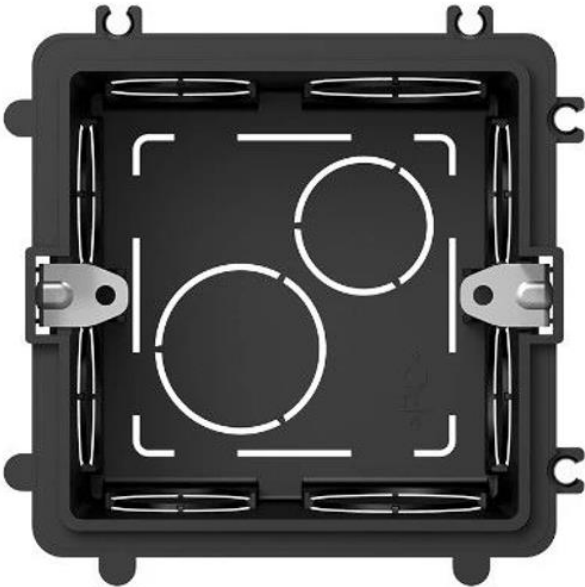

Cascading 86 Electrical Junction Boxes

Note: There may be some slight variant in the product construction and measurement from different manufacturers

86 Junction Box Functional Description

DETACHABLE WIRING HOLE DESIGN
PLASTIC ATTACHMENT CAN EASILY
REMOVED WITH APPROPRIATE TOOL
TO EXPOSE THE WIRING HOLE

CYLINDRICAL CONNECTION SLOT

BOTTOM WIRING HOLE

SIDE WIRING HOLE

T-SHAPE CONNECTION POLE

Note: There may be some slight variant in the product construction and measurement from different manufacturers

Mounting Single 86 Electrical Junction Box Onto The Wall

Note: There may be some slight variant in the product construction and measurement from different manufacturers

Mounting Multiple 86 Electrical Junction Boxes Onto The Wall

Note: There may be some slight variant in the product construction and measurement from different manufacturers

Elevation Overview

TOP VIEW

SIDE VIEW

3 DIMENSION VIEW

Note: There may be some slight variant in the product construction and measurement from different manufacturers

Standard 86 Electrical Junction Box Measurements