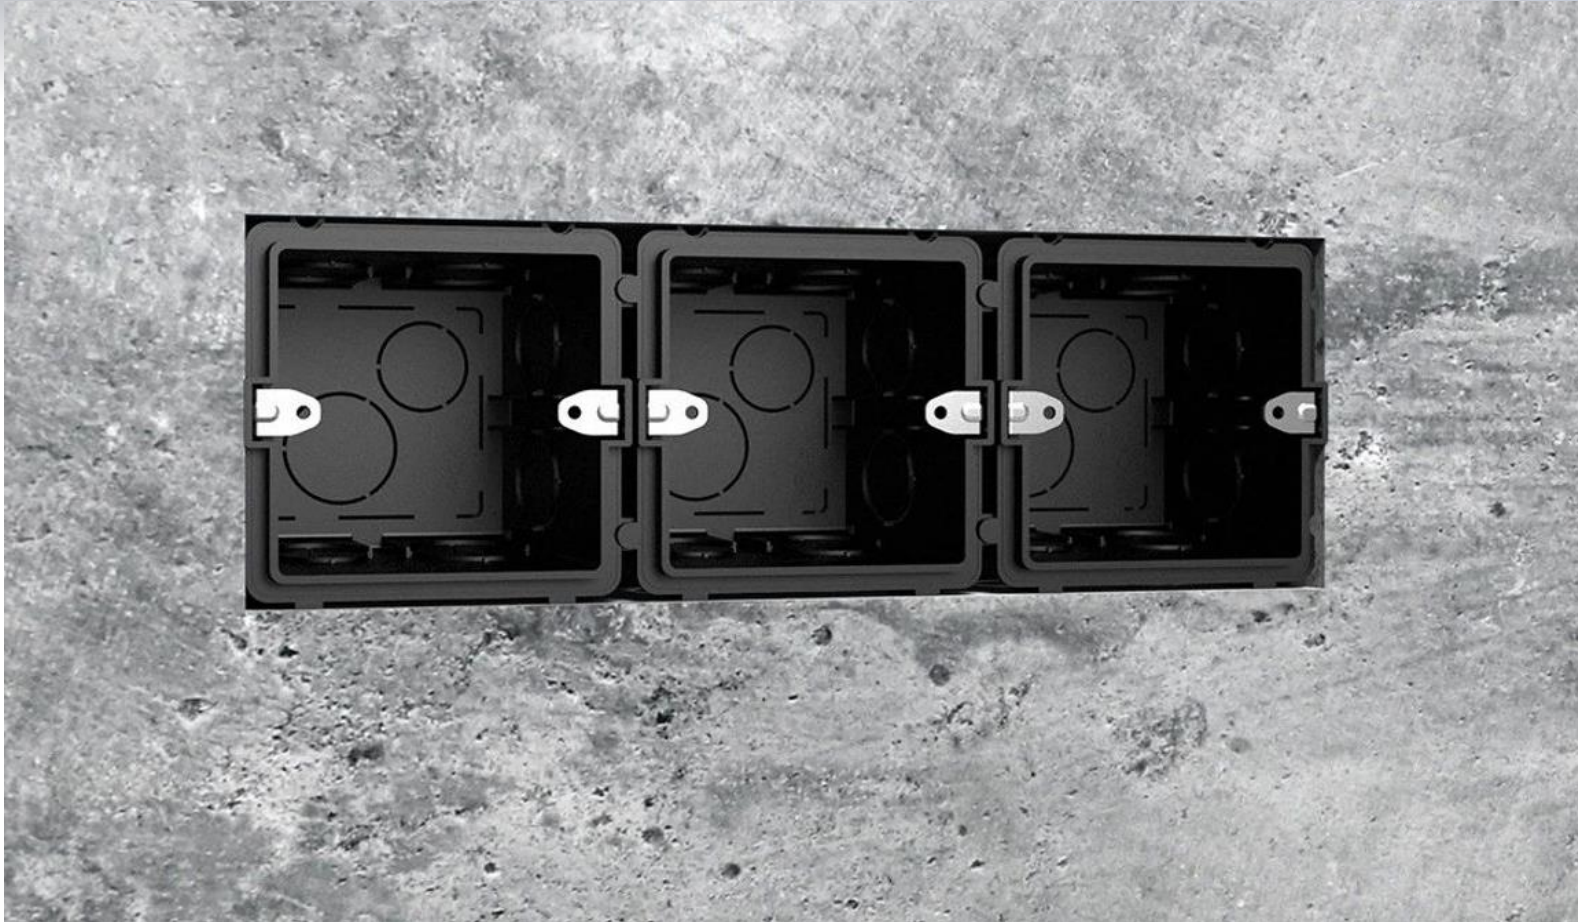

Cascading 86 Electrical Junction Boxes

Note: There may be some slight variant in the product construction and measurement from different manufacturers

86 Junction Box Functional Description

DETACHABLE WIRING HOLE DESIGN
PLASTIC ATTACHMENT CAN EASILY
REMOVED WITH APPROPRIATE TOOL
TO EXPOSE THE WIRING HOLE

CYLINDRICAL CONNECTION SLOT

BOTTOM WIRING HOLE

SIDE WIRING HOLE

T-SHAPE CONNECTION POLE

Note: There may be some slight variant in the product construction and measurement from different manufacturers

Mounting Single 86 Electrical Junction Box Onto The Wall

Note: There may be some slight variant in the product construction and measurement from different manufacturers

Mounting Multiple 86 Electrical Junction Boxes Onto The Wall

Note: There may be some slight variant in the product construction and measurement from different manufacturers