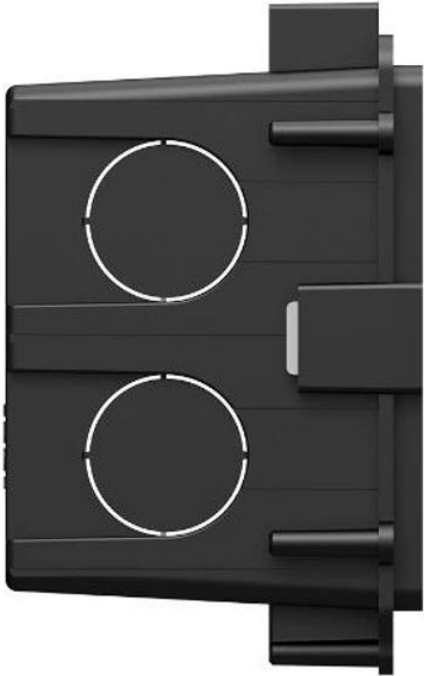

Elevation Overview

TOP VIEW

SIDE VIEW

Note: There may be some slight variant in the product construction and measurement from different manufacturers