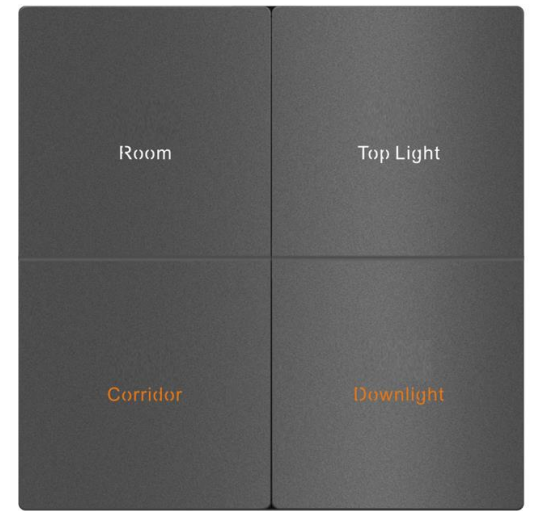

Assembling a Complete Switch Panel