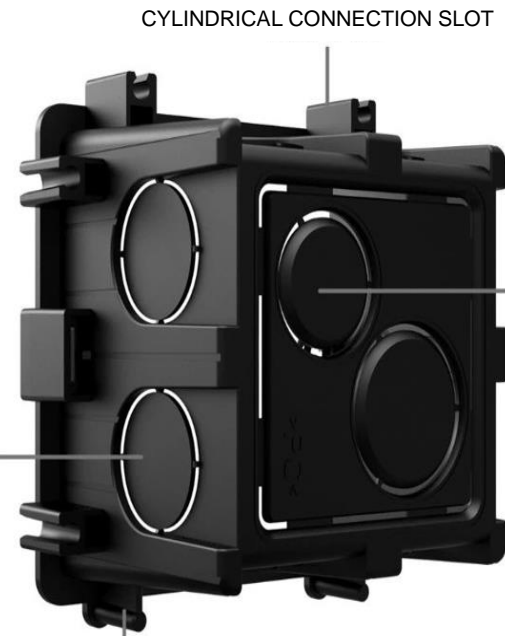

Cascading 86 Electrical Junction Boxes

Note: There may be some slight variant in the product construction and measurement from different manufacturers

86 Junction Box Functional Description

DETACHABLE WIRING HOLE DESIGN
PLASTIC ATTACHMENT CAN EASILY
REMOVED WITH APPROPRIATE TOOL
TO EXPOSE THE WIRING HOLE

CYLINDRICAL CONNECTION SLOT

BOTTOM WIRING HOLE

SIDE WIRING HOLE

T-SHAPE CONNECTION POLE

Note: There may be some slight variant in the product construction and measurement from different manufacturers

Mounting Single 86 Electrical Junction Box Onto The Wall