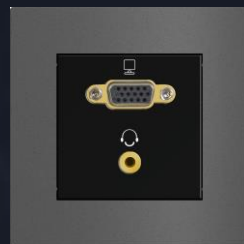

VGA WITH 3.5MM
AUDIO OUTLET

GCS-BE-D8-5002-VGAU-PL-GR