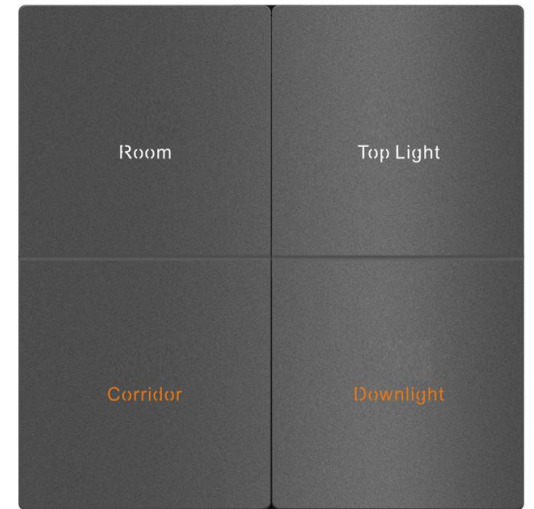

SWITCH PENAL/SOCKET/OUTLET
GCS-ST-D9-6000-1G4W-AL-GR