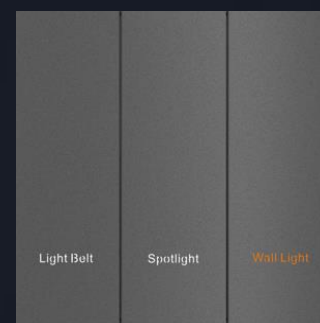

Choice of Different Switches Combinations (Without Side Rim)

1 GANG 1 WAY

GCS-BE-D8-5000-1G1W-PL-GR

1 GANG 2 WAY

GCS-BE-D8-5000-1G2W-PL-GR

1 GANG 2 WAY

GCS-BE-D8-5000-1G2W-PL-GR

1 GANG 3 WAY