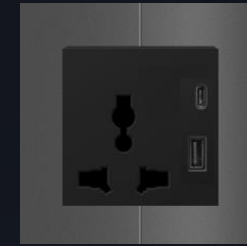

GCS-ST-D9-6001-THAI-AL-GR

CHINA SOCKET WITH SWITCH

GCS-ST-D9-6001-CHOF-AL-GR

UNIVERSAL SOCKET WITH DUAL USB CHARGER

GCS-ST-D9-6001-UN2C-AL-GR

UNIVERSAL-EURO SOCKET WITH DUAL USB CHARGER

GCS-ST-D9-6001-EU2C-AL-GR