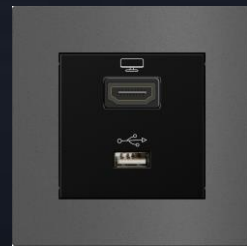

HDMI WITH USB
OUTLET

GCS-BE-D8-5002-HDUS-PL-GR