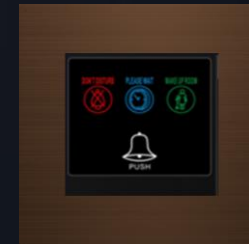

BELL & DND SIGNAGE

GCS-KS-TO-2002-BEDN-AL-BR

BELL, DND & MUR
SIGNAGE

GCS-KS-TO-2002-BEMU-AL-BR

BELL, DND, MUR & WAIT
SIGNAGE

GCS-KS-TO-2002-BDMW-AL-BR

Gotisch™ Series Switch Panel
Intelligent | Innovative | Powerful