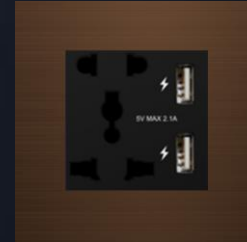

GCS-KS-TO-2000-1G4W-AL-BR

1 GANG 6 WAY

GCS-KS-TO-2000-1G6W-AL-BR

High Voltage Sockets

UNIVERSAL SOCKET

GCS-KS-TO-2001-UNIS-AL-BR

UNIVERSAL-EURO
SOCKET

GCS-KS-TO-2001-UNEU-AL-BR

UNIVERSAL SOCKET
WITH DUAL
USB
CHARGER

GCS-KS-TO-2001-UN2C-AL-BR

UNIVERSAL-EURO
SOCKET WITH DUAL
USB CHARGER

GCS-KS-TO-2001-EU2C-AL-BR

SHAVER SOCKET

GCS-KS-TO-2001-SHAS-AL-BR

Information Outlets

DATA OUTLET