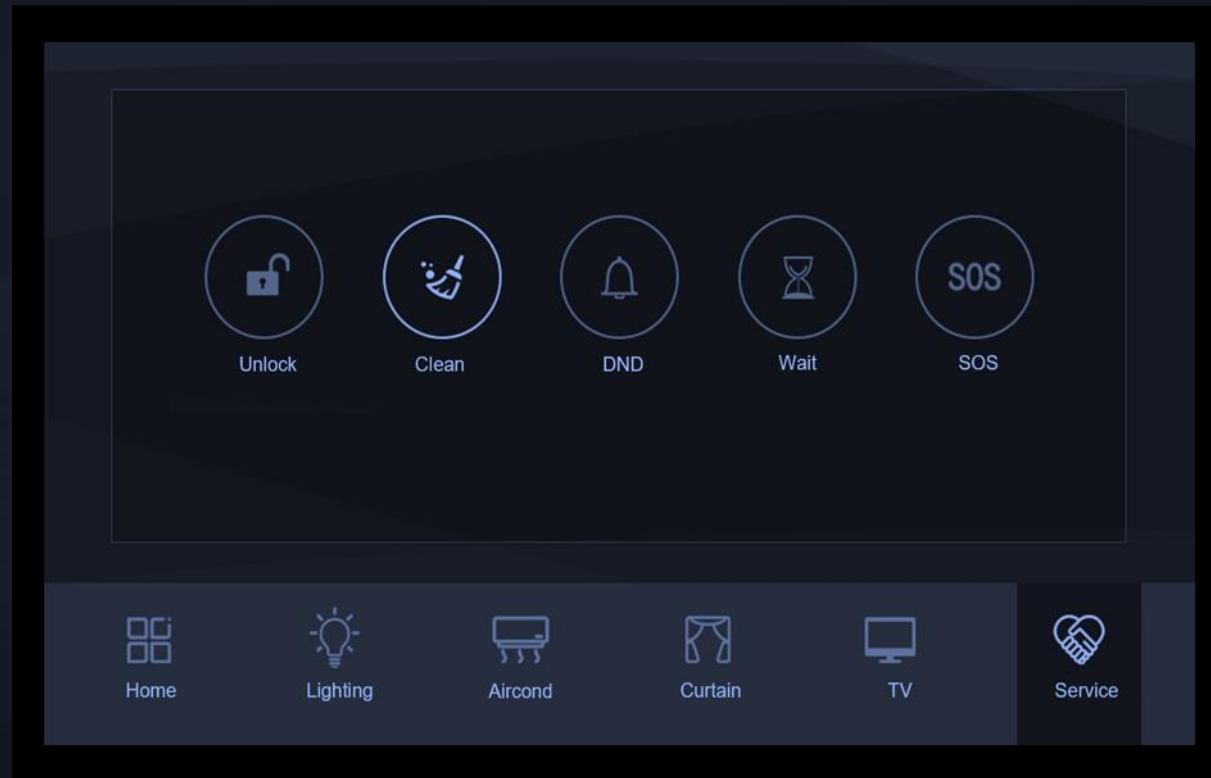

Unico™ Series 7-Inch Touch Screen Switch Panel III

GCS-UI-TS-7000-SWPN-GL-BL