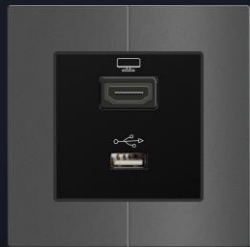

GCS-ST-D9-6002-IPTV-AL-GR

TELEPHONE WITH NETWORK OUTLET

GCS-ST-D9-6002-TEDA-AL-GR

NETWORK WITH USB OUTLET

GCS-ST-D9-6002-DAUS-AL-GR

USB WITH HDMI OUTLET

GCS-ST-D9-6002-HDUS-AL-GR

TV WITH NETWORK OUTLET