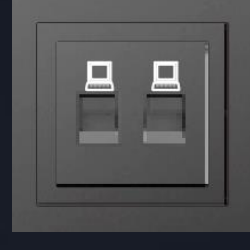

DUAL DATA OUTLET

GCS-MO-HA-7002-2DAT-PL-GR