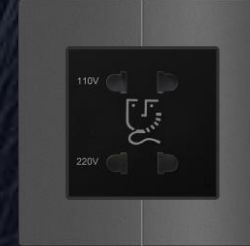

SHAVER SOCKET

GCS-ST-D9-6001-SHAS-AL-GR