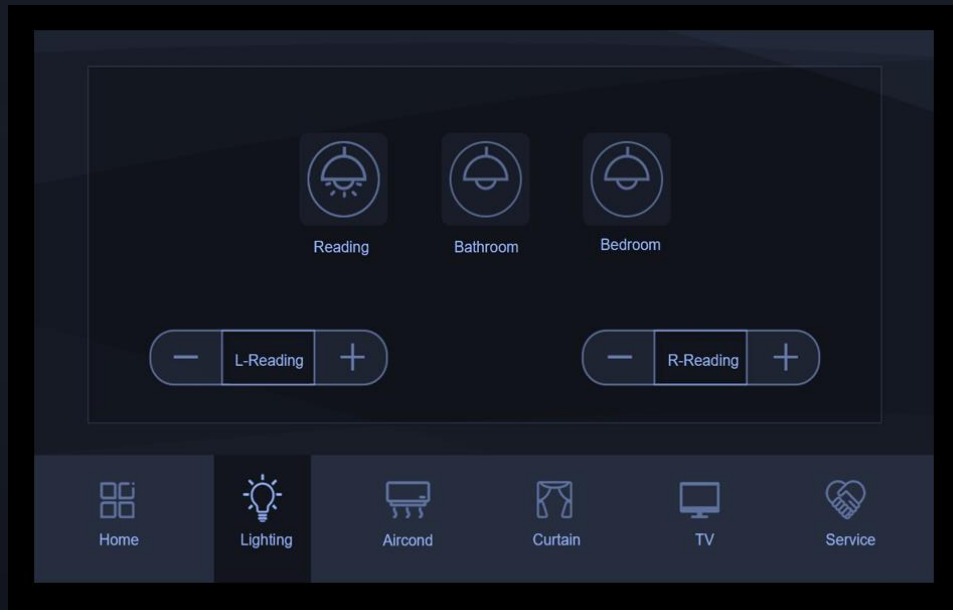

WHITE

CHAMPAGNE GOLD

BLACK

Unico™ Series Touch Screen Switch Panel
Intelligent | Innovative | Powerful

Unico™ Series 86mm Touch Screen Switch Panel

GCS-UI-TS-8600-SWPN-GL-BL

Unico™ Series 7-Inch Touch Screen Switch Panel I