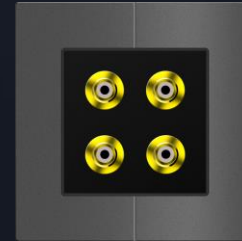

DUAL AUDIO INPUT

GCS-ST-D9-6002-4LOU-AL-GR