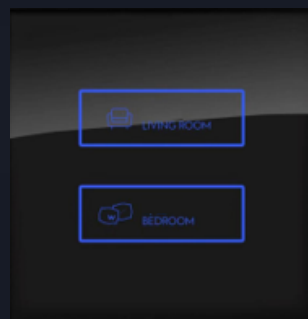

GCS-MO-HA-7004-DIM1-PL-GR

Innovativ™ Series Glass Touch Switch Panels
Intelligent | Innovative | Powerful

Tempered Glass Switch Panels Without Side Rim

RECTAGULAR BUTTON

1 GANG 1 WAY

GCS-IN-T5-9000-1G1W-GL-GR