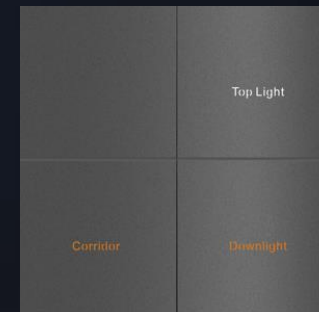

Switch Panels Without Side Rim

Stivoll™ ELECTRICAL SWITCHES WITHOUT SIDE RIM

1 GANG 1 WAY
GCS-ST-D9-6000-1G1W-AL-GR

1 GANG 1 WAY
GCS-ST-D9-6000-1G1W-AL-GR

1 GANG 2 WAY
GCS-ST-D9-6000-1G2W-AL-GR

1 GANG 2 WAY
GCS-ST-D9-6000-1G2W-AL-GR