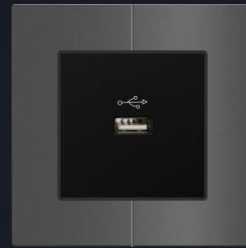

USB OUTLET

GCS-ST-D9-6002-1USB-AL-GR