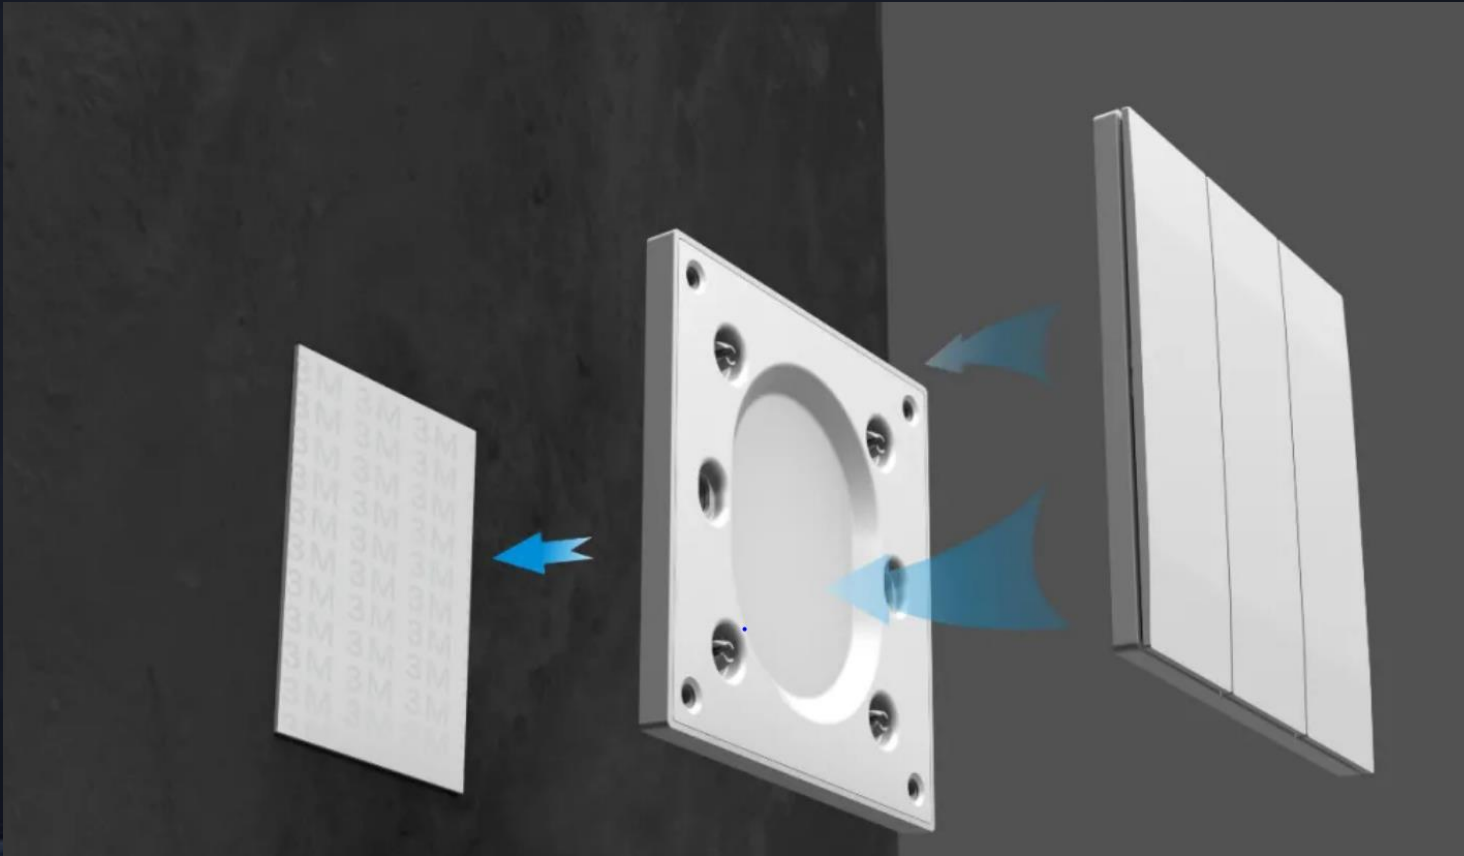

Copyright Reserved @GuestControl™ 2021

Support Multi-ways Configurations

Capable of
configuring as
2-way, 3-way, 4-way
and 6-way switch

Mounting On 86 Junction Box

Mounting Using Adhesive

Ultra-Thin Design

The thickness of the entire switch panel is 6mm, and the 1.5mm-thick panel buttons have a longitudinal arc design. The middle section should be kept flat for a certain distance, and the two ends should be slightly sloped. The slim appearance maintains the beauty of Laffey's minimalist design, and the volume is moderate. , It feels very comfortable to hold in the hand.

Balance Design Architecture

Imaging the mobile phone design philosophy, the four-balanced independent suspension forms a controllable suspension control structure to alleviate and suppress the unevenness caused by the buttons to ensure the switch buttons can be relatively "soft" at any time in enabling the balanced positioning of each contact. This perfect balanced design effectively ensures the neatness of the product mounting onto wall.