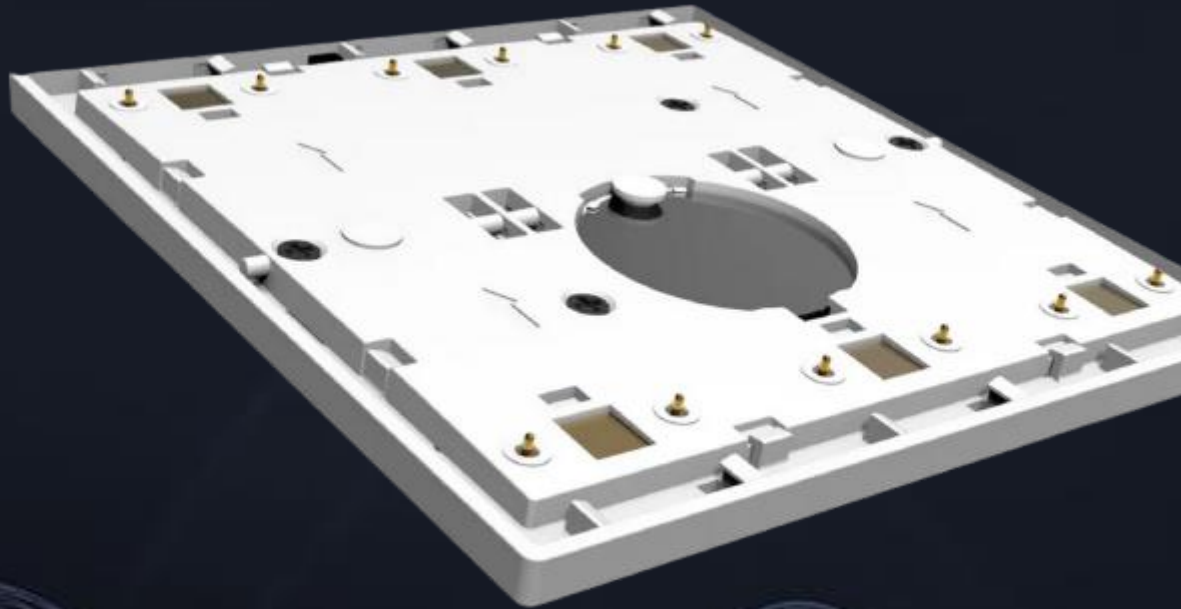

Copyright Reserved @GuestControl™ 2021

Support Multi-ways Configurations

Capable of
configuring as
2-way, 3-way, 4-way
and 6-way switch

Mounting On 86 Junction Box

Mounting Using Adhesive

Ultra-Thin Design

The thickness of the entire switch panel is 6mm, and the 1.5mm-thick panel buttons have a longitudinal arc design. The middle section should be kept flat for a certain distance, and the two ends should be slightly sloped. The slim appearance maintains the beauty of Laffey's minimalist design, and the volume is moderate. , It feels very comfortable to hold in the hand.

Balance Design Architecture

Imaging the mobile phone design philosophy, the four-balanced independent suspension forms a controllable suspension control structure to alleviate and suppress the unevenness caused by the buttons to ensure the switch buttons can be relatively "soft" at any time in enabling the balanced positioning of each contact. This perfect balanced design effectively ensures the neatness of the product mounting onto wall.