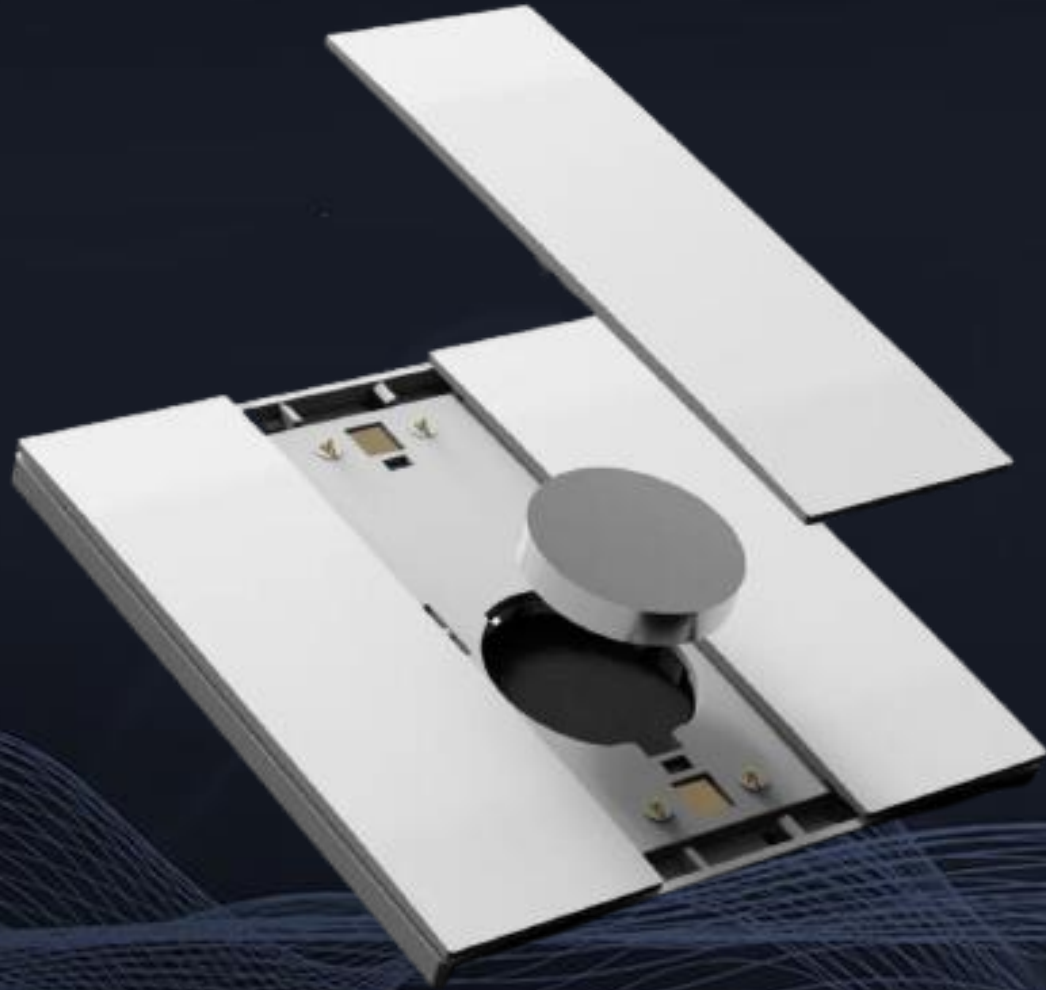

Convenience Battery Replacement

- A design with simplicity in replacing depleted battery.
- The battery is placed in the middle of the switch front panel.
- Just remove the middle button and replace the battery.