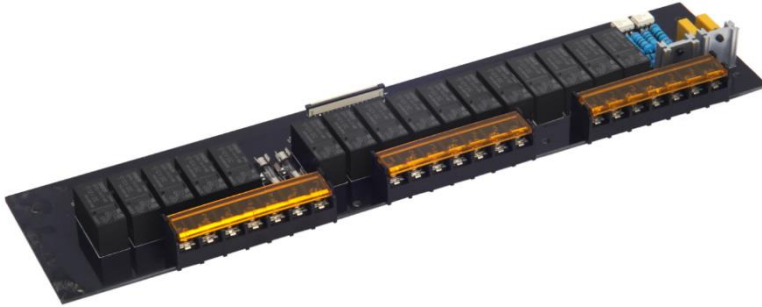

AUROCO-2800-16EX 16 CHANNEL RCU EXPANSION MODULE

GENERAL

The AUROCO-2800-16EX 16 channels expansion module is required to expand the standard basic RCU configuration by an additional 16 channels capacity.

MODEL

GCS-AU-SB-2800-16EX

PRODUCT IMAGE

SPECIFICATIONS

- 16 channels 220V /16A AC output (use for light / curtain / air-conditioning control)
- 2 channels 220V /6A AC thyristor voltage and dimming output.
- Can use in AUROCO-2800-SBM STANDARD RCU as 16 channel expansion unit.